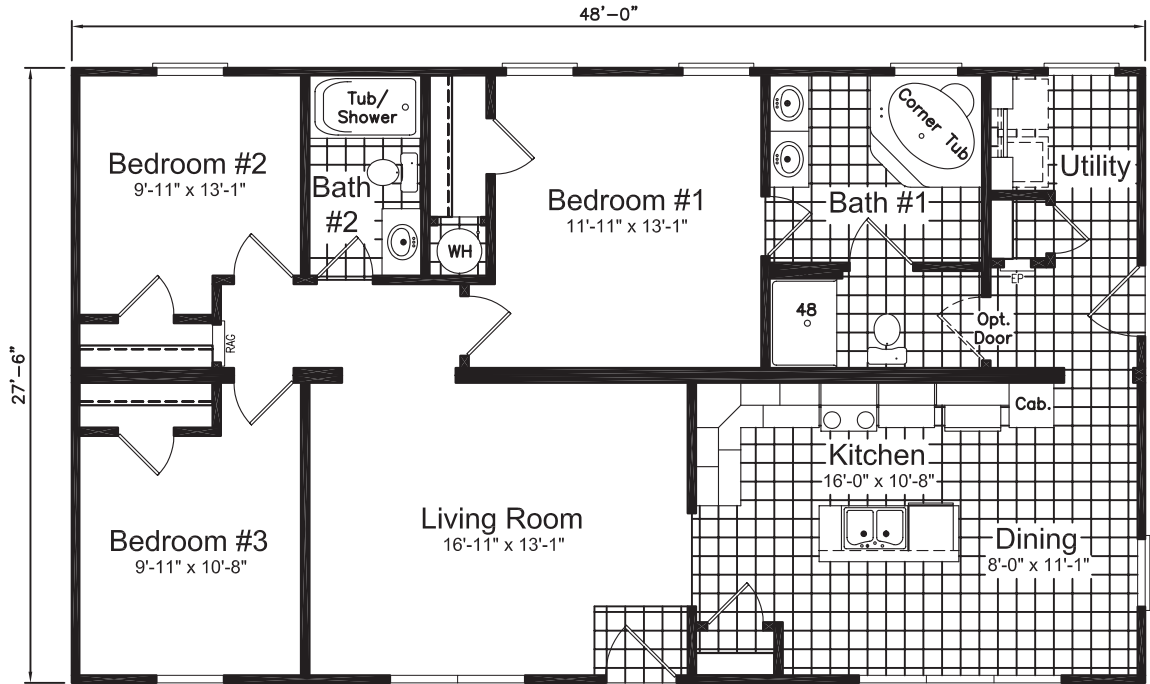

Aberdeen
Model 8031

Ranches

1320
Sq. ft.

3
Beds

2
Baths

5880 Crestline Road
Laurinburg, NC 28352

T: (800) 772-0195
www.crestlinehomes.com

Note:
Floor plans and elevations show possible upgrades and finishing options. Specifications and plans subject to change. All square footage is approximate.