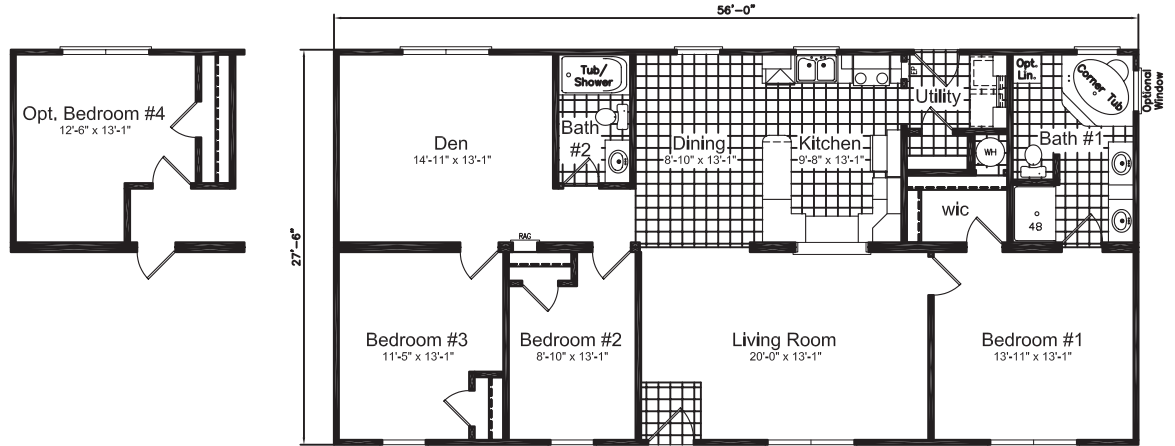

Barclay
Model 8032

Ranches

1540
Sq. ft.

3
Beds

2
Baths

5880 Crestline Road
Laurinburg, NC 28352

T: (800) 772-0195
www.crestlinehomes.com

Note:
Floor plans and elevations show possible upgrades
and finishing options. Specifications and plans subject
to change. All square footage is approximate.