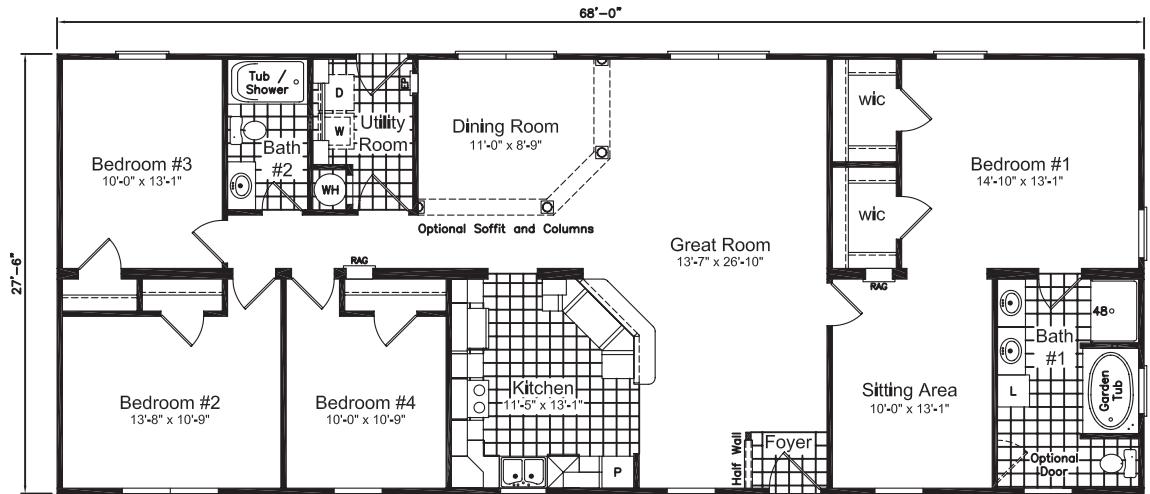

Belhaven
Model 8019

Ranches

1870
Sq. ft.

4
Beds

2
Baths

5880 Crestline Road
Laurinburg, NC 28352

T: (800) 772-0195
www.crestlinehomes.com

Note:
Floor plans and elevations show possible upgrades
and finishing options. Specifications and plans subject
to change. All square footage is approximate.