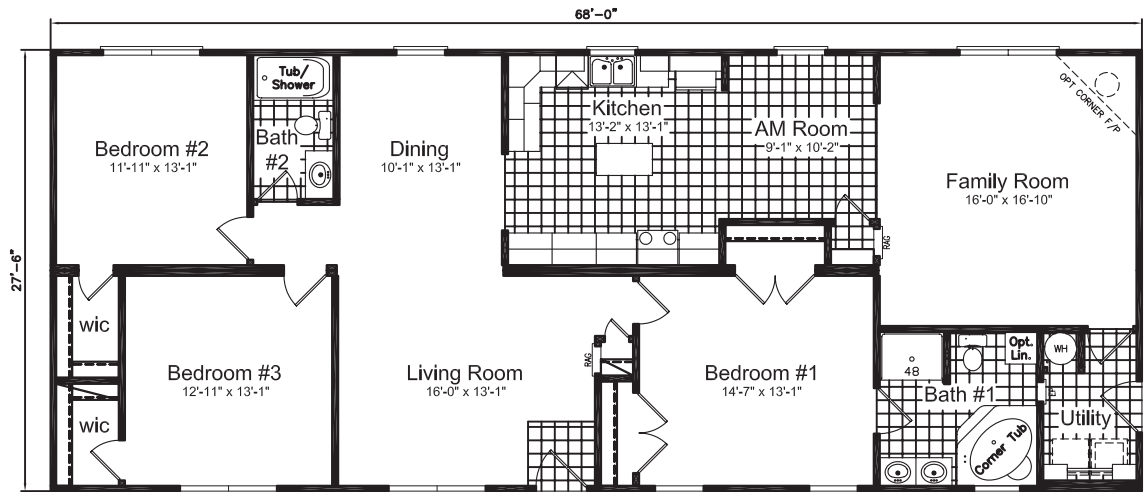

Blair
Model 8035

Ranches

1870
Sq. ft.

3
Beds

2
Baths

5880 Crestline Road
Laurinburg, NC 28352

T: (800) 772-0195
www.crestlinehomes.com

Note:
Floor plans and elevations show possible upgrades
and finishing options. Specifications and plans subject
to change. All square footage is approximate.