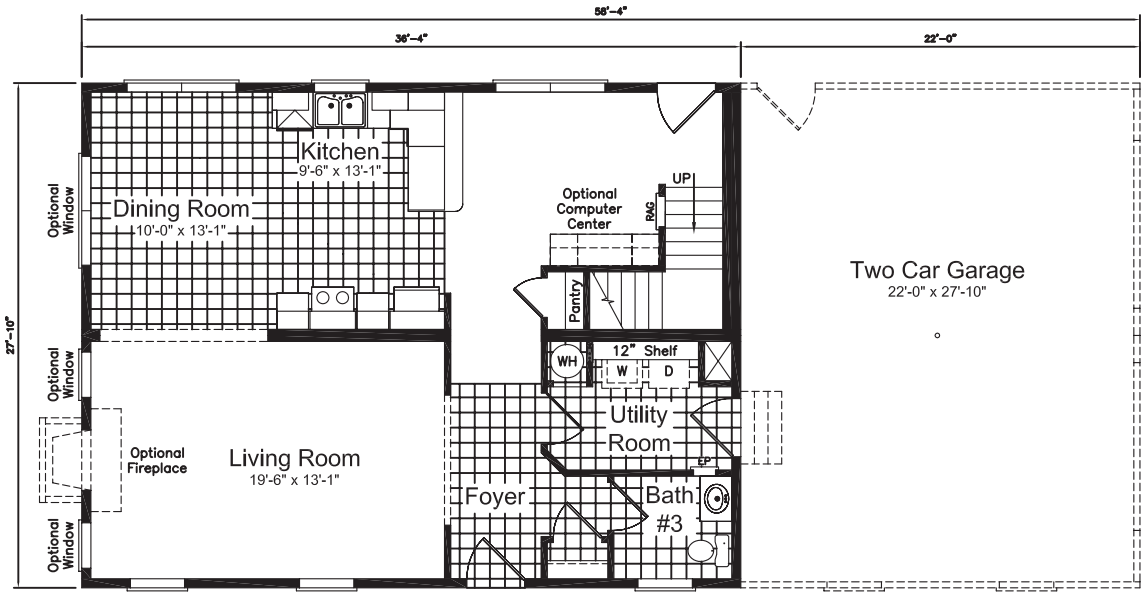

Bradford
Model 837

Two Story

1981
Sq. ft.

3
Beds

2.5
Baths

5880 Crestline Road
Laurinburg, NC 28352

T: (800) 772-0195
www.crestlinehomes.com

Note:
Floor plans and elevations show possible upgrades
and finishing options. Specifications and plans subject
to change. All square footage is approximate.