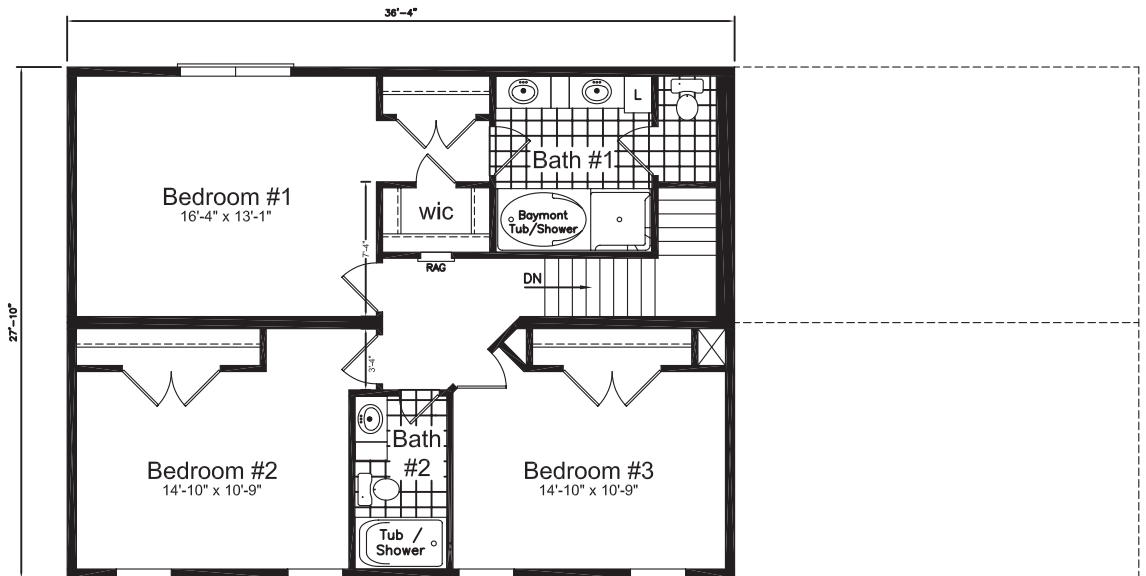

Bradford
Model 837

Two Story

1981
Sq. ft.

3
Beds

2.5
Baths

5880 Crestline Road
Laurinburg, NC 28352

T: (800) 772-0195
www.crestlinehomes.com

Note:
Floor plans and elevations show possible upgrades
and finishing options. Specifications and plans subject
to change. All square footage is approximate.