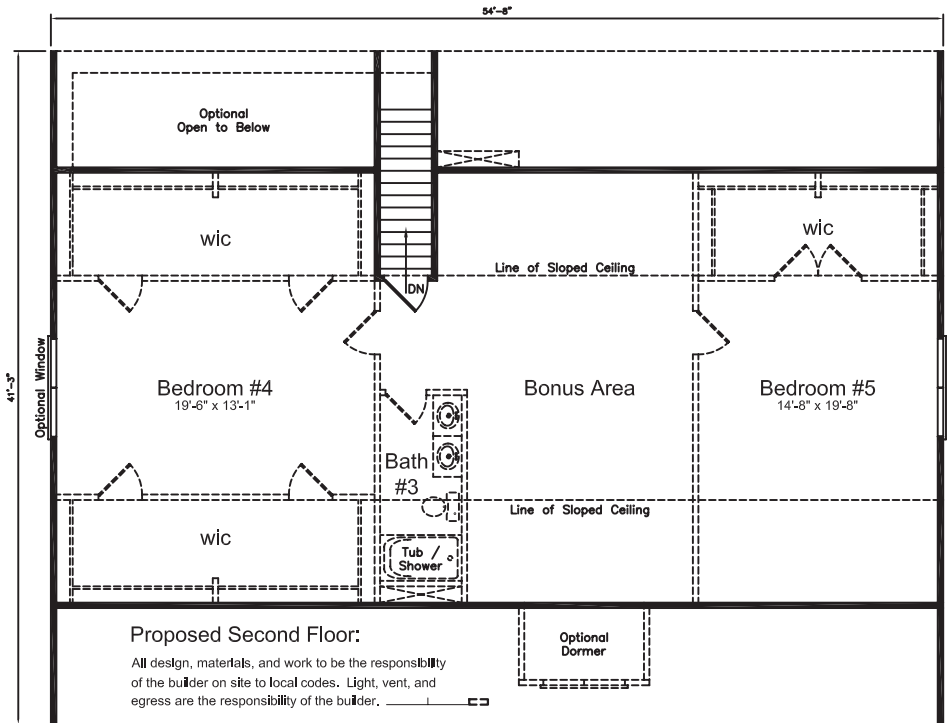

Charlotte
Model 8037

Bonus Ranch

3593
Sq. ft.

3
Beds

2
Baths

5880 Crestline Road
Laurinburg, NC 28352

T: (800) 772-0195
www.crestlinehomes.com

Optional Bath #1 Layout

Note:
Floor plans and elevations show possible upgrades and finishing options. Specifications and plans subject to change. All square footage is approximate.