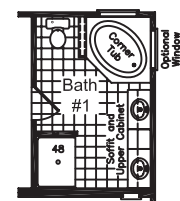

Charlotte
Model 8037

Bonus Ranch

3593
Sq. ft.

3
Beds

2
Baths

5880 Crestline Road
Laurinburg, NC 28352

T: (800) 772-0195
www.crestlinehomes.com

Optional Bath #1 Layout

Note:
Floor plans and elevations show possible upgrades and finishing options. Specifications and plans subject to change. All square footage is approximate.