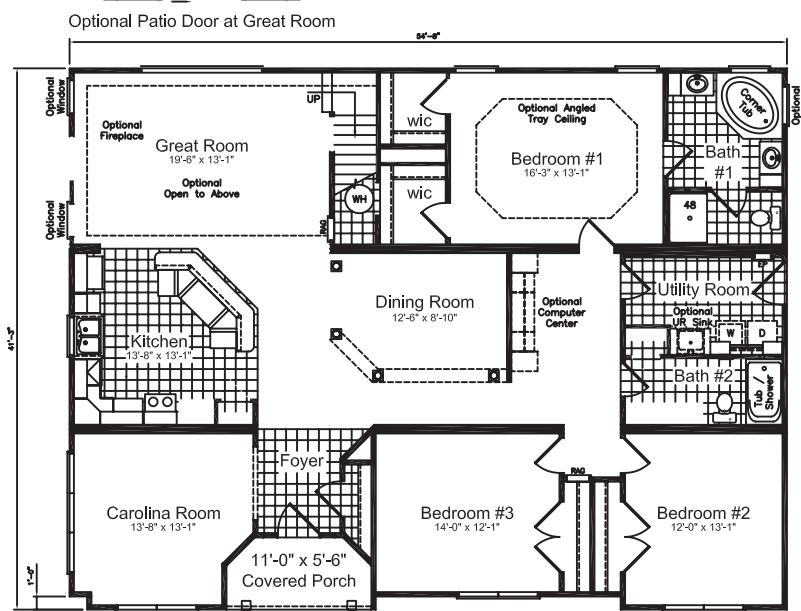

Charlotte
Model 8037

Bonus Ranch

3593
Sq. ft.

3
Beds

2
Baths

5880 Crestline Road
Laurinburg, NC 28352

T: (800) 772-0195
www.crestlinehomes.com

Optional Bath #1 Layout

Note:
Floor plans and elevations show possible upgrades and finishing options. Specifications and plans subject to change. All square footage is approximate.