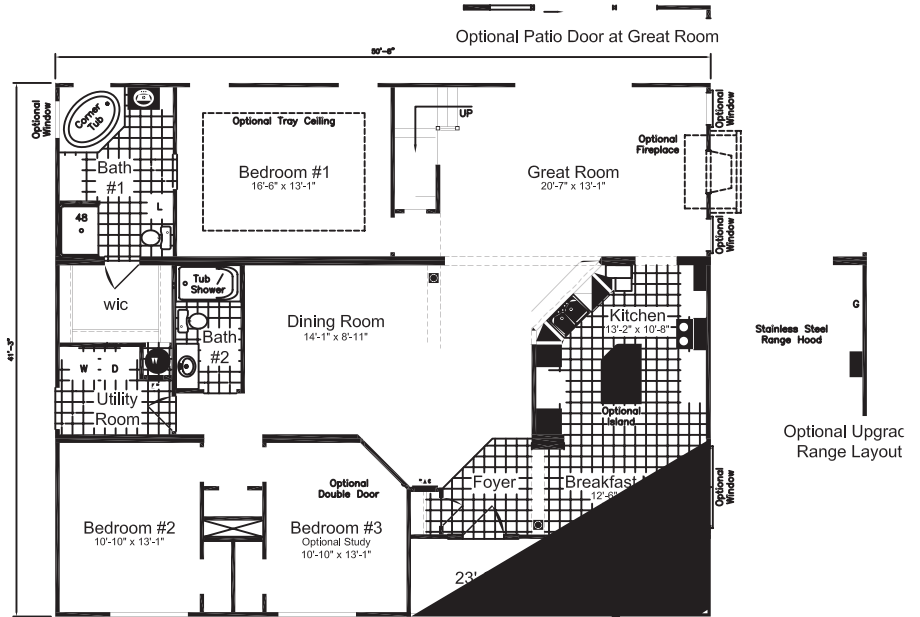

Clarksville
Model 8025

Bonus Ranch

3264
Sq. ft.

3
Beds

2
Baths

5880 Crestline Road
Laurinburg, NC 28352

T: (800) 772-0195
www.crestlinehomes.com

Note:
Floor plans and elevations show possible upgrades and finishing options. Specifications and plans subject to change. All square footage is approximate.