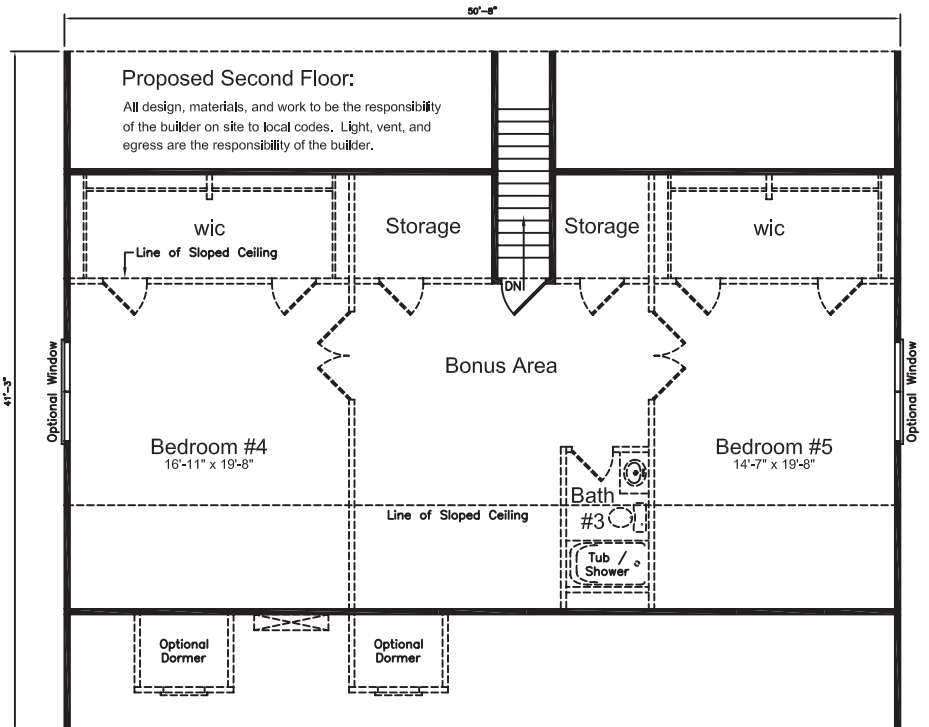

Clarksville
Model 8025

Bonus Ranch

3264
Sq. ft.

3
Beds

2
Baths

5880 Crestline Road
Laurinburg, NC 28352

T: (800) 772-0195
www.crestlinehomes.com

Note:
Floor plans and elevations show possible upgrades and finishing options. Specifications and plans subject to change. All square footage is approximate.