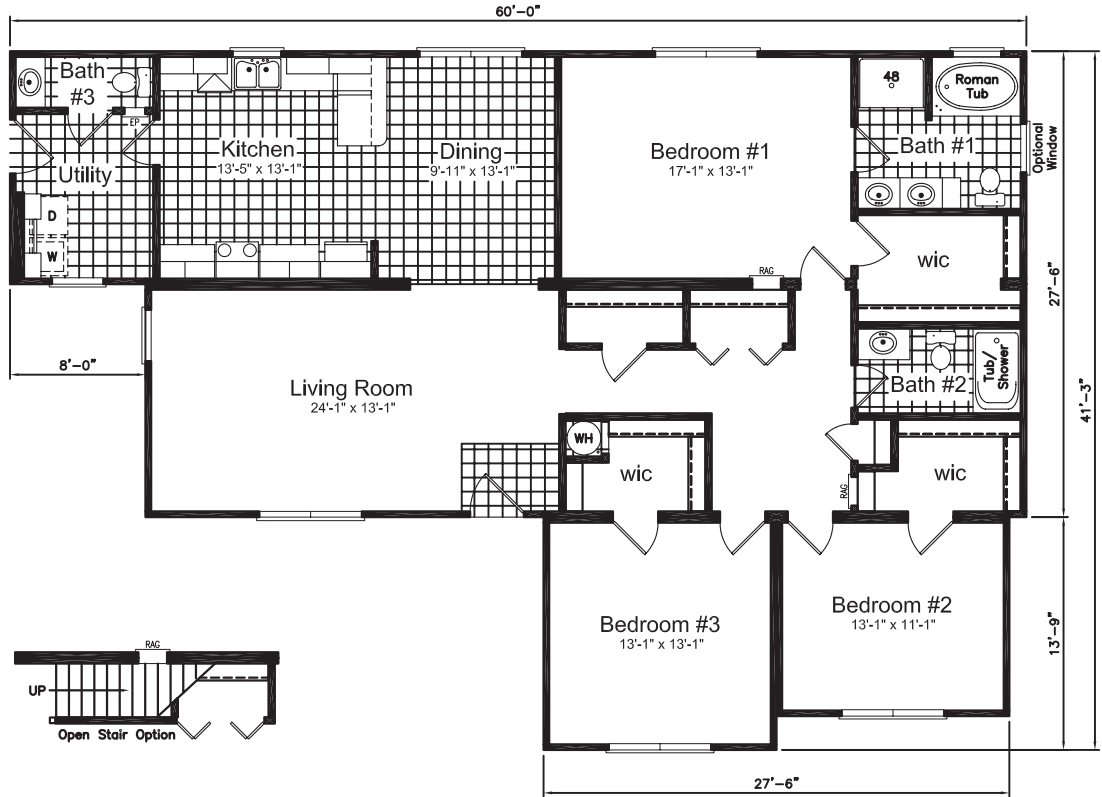

Deercroft
Model 124

Ranches

1891
Sq. ft.

3
Beds

2.5
Baths

5880 Crestline Road
Laurinburg, NC 28352

T: (800) 772-0195
www.crestlinehomes.com

Note:
Floor plans and elevations show possible upgrades
and finishing options. Specifications and plans subject
to change. All square footage is approximate.