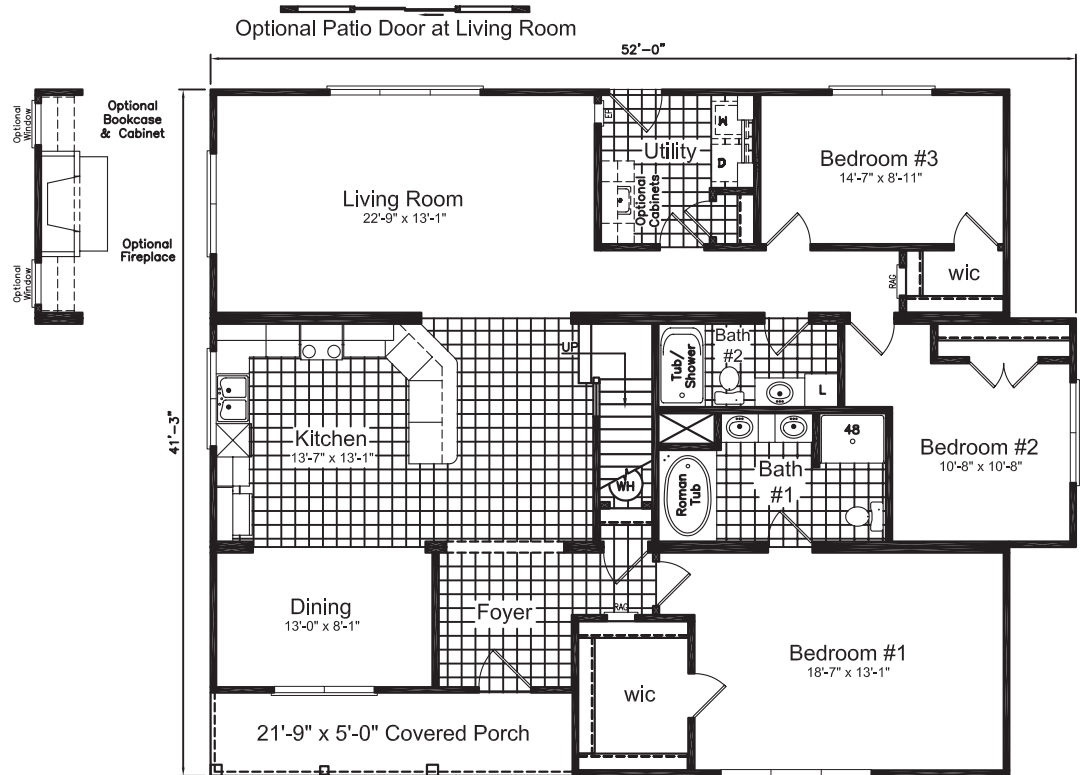

Florence Model 303

Bonus Ranch

3186 Sq. ft.

3 Beds

2 Baths

5880 Crestline Road
Laurinburg, NC 28352

T: (800) 772-0195
www.crestlinehomes.com

Note:
Floor plans and elevations show possible upgrades and finishing options. Specifications and plans subject to change. All square footage is approximate.