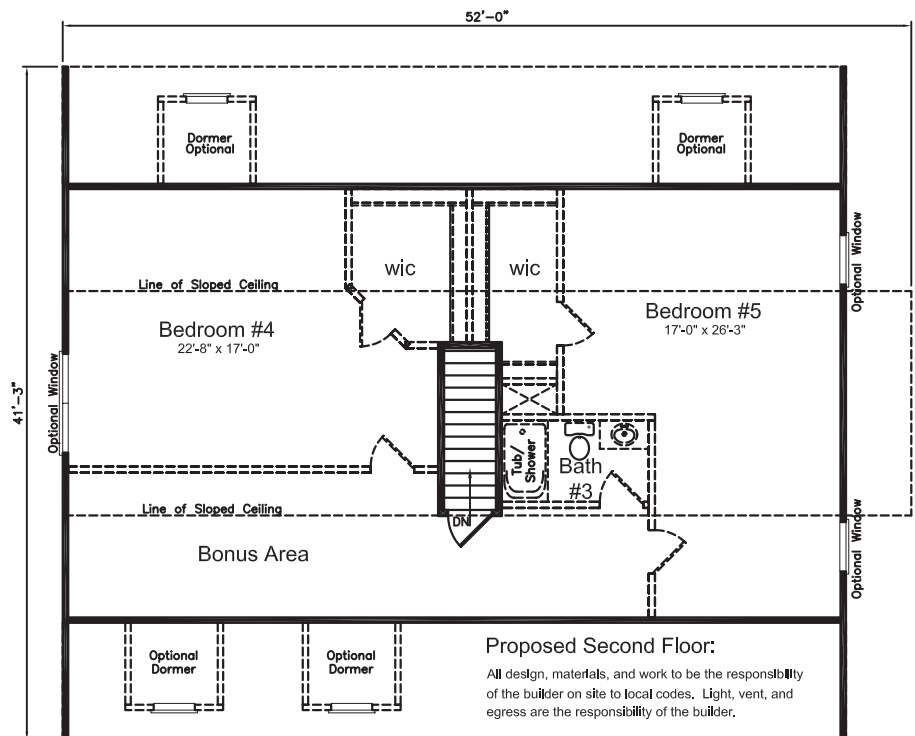

Florence Model 303

Bonus Ranch

3186 Sq. ft.

3 Beds

2 Baths

5880 Crestline Road
Laurinburg, NC 28352

T: (800) 772-0195
www.crestlinehomes.com

Note:
Floor plans and elevations show possible upgrades and finishing options. Specifications and plans subject to change. All square footage is approximate.