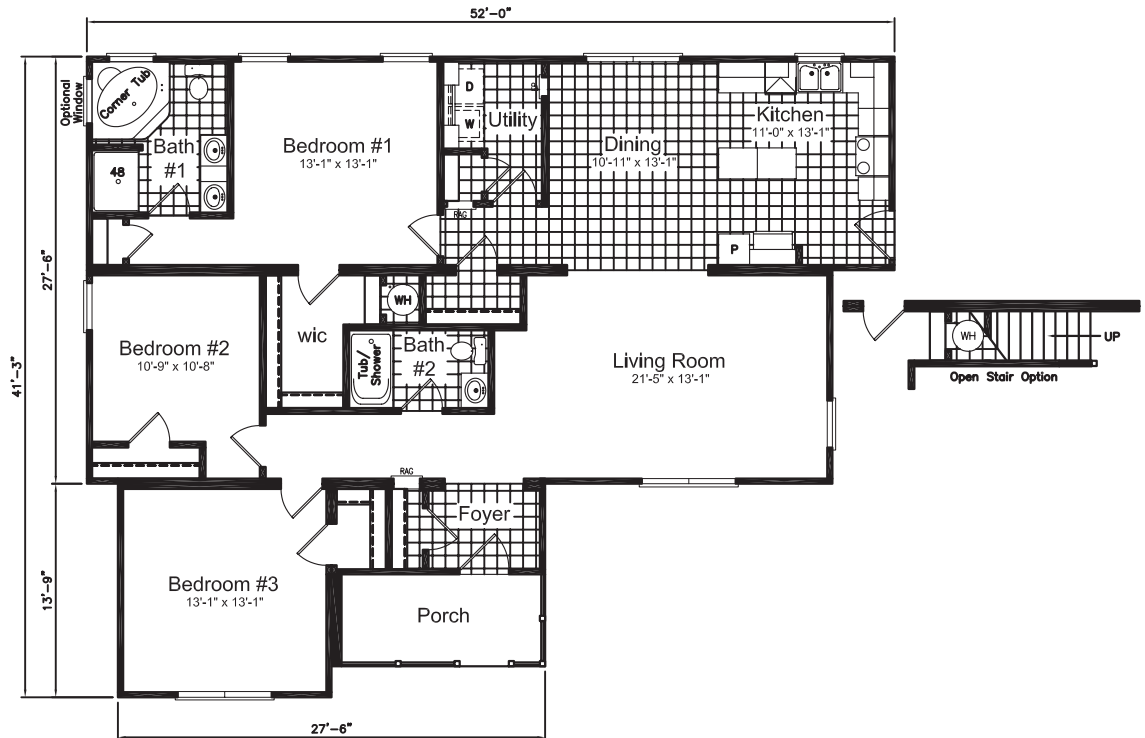

Hampstead Model 137

Ranches

1726
Sq. ft.

3
Beds

2
Baths

5880 Crestline Road
Laurinburg, NC 28352

T: (800) 772-0195
www.crestlinehomes.com

Note:
Floor plans and elevations show possible upgrades
and finishing options. Specifications and plans subject
to change. All square footage is approximate.