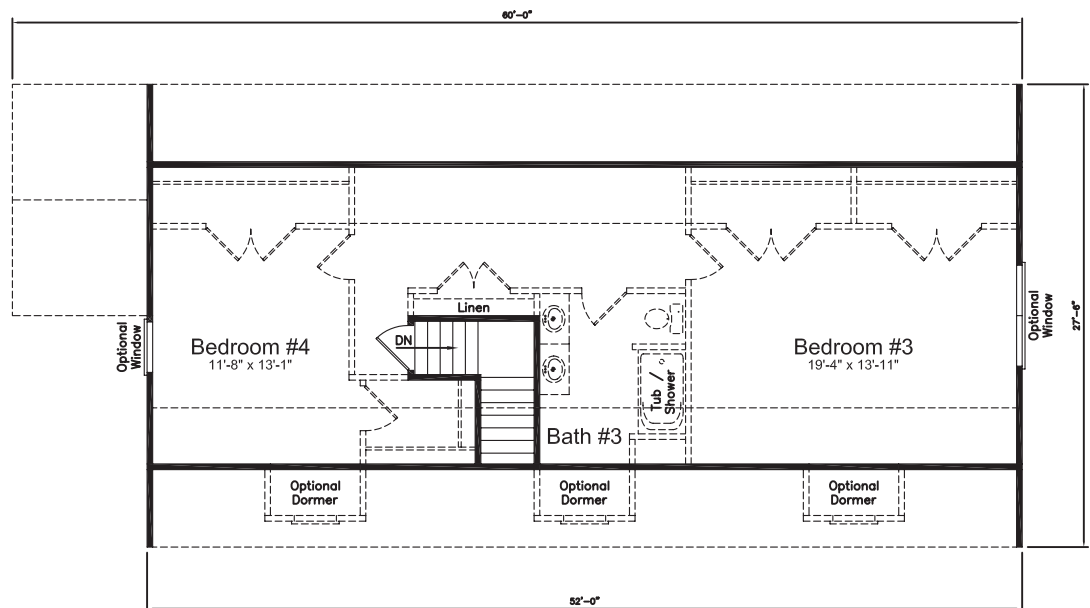

Hanover Model 831

Capes

2404
Sq. ft.

2
Beds

2
Baths

5880 Crestline Road
Laurinburg, NC 28352

T: (800) 772-0195
www.crestlinehomes.com

Proposed Second Floor:

All design, materials, and work to be the responsibility of the builder on site to local codes. Light, vent, and egress are the responsibility of the builder.

Note:
Floor plans and elevations show possible upgrades and finishing options. Specifications and plans subject to change. All square footage is approximate.