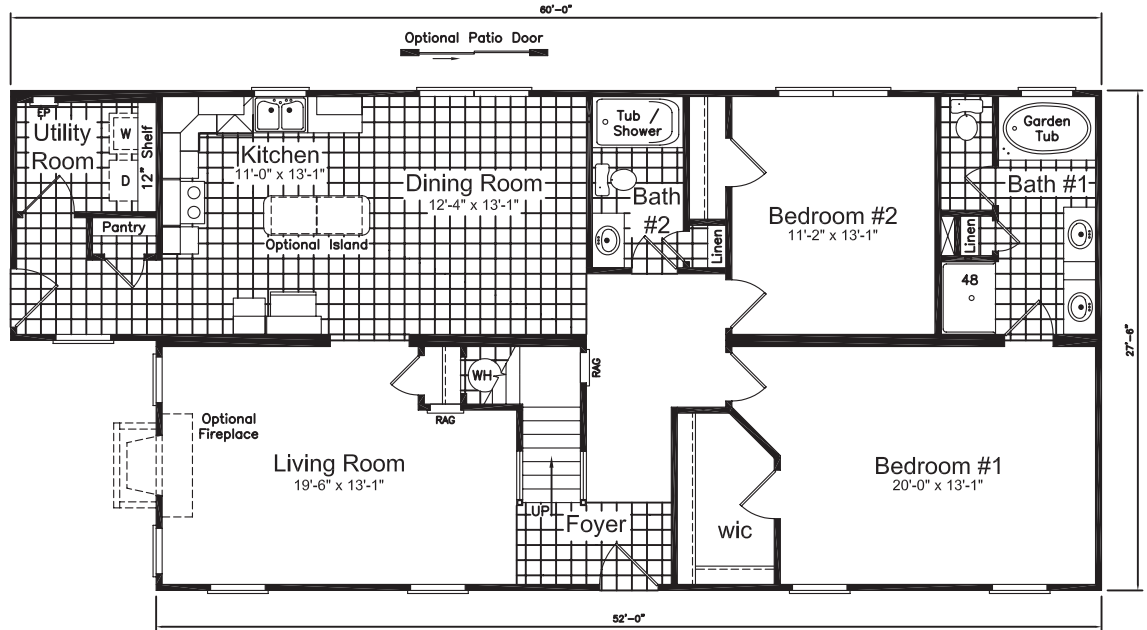

Hanover Model 831

Capes

2404
Sq. ft.

2
Beds

2
Baths

5880 Crestline Road
Laurinburg, NC 28352

T: (800) 772-0195
www.crestlinehomes.com

Proposed Second Floor:

All design, materials, and work to be the responsibility of the builder on site to local codes. Light, vent, and egress are the responsibility of the builder.

Note:
Floor plans and elevations show possible upgrades and finishing options. Specifications and plans subject to change. All square footage is approximate.