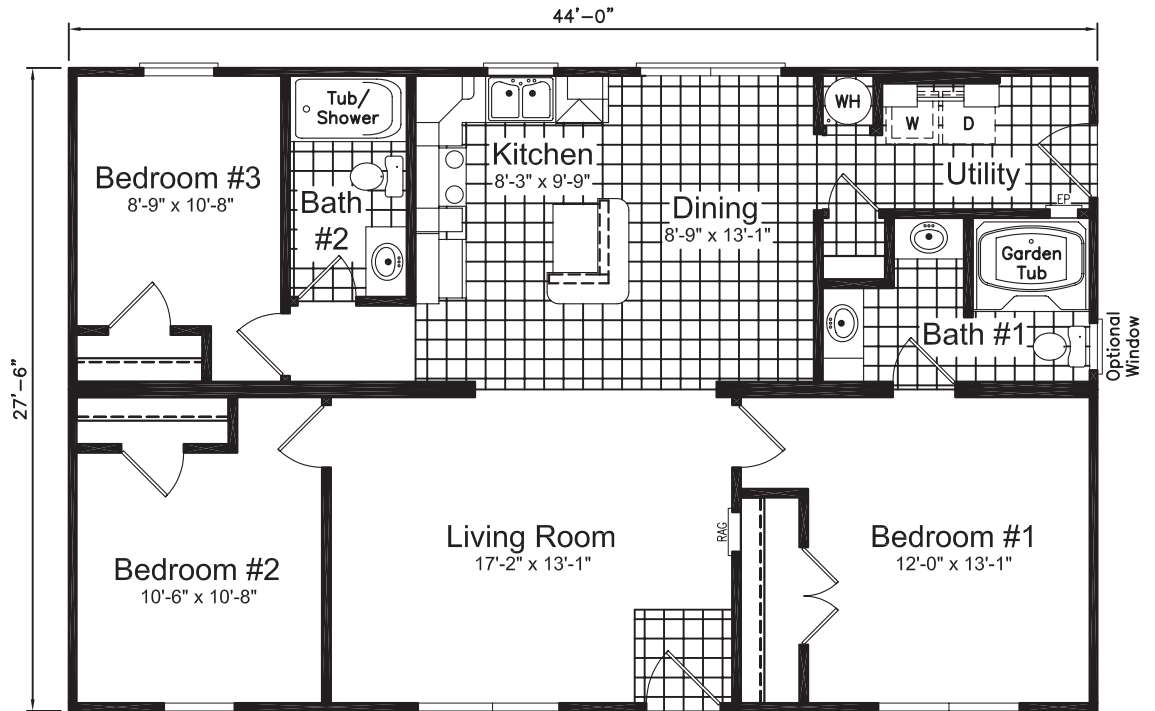

Hillside
Model 145

Ranches

1210
Sq. ft.

3
Beds

2
Baths

5880 Crestline Road
Laurinburg, NC 28352

T: (800) 772-0195
www.crestlinehomes.com

Note:
Floor plans and elevations show possible upgrades and finishing options. Specifications and plans subject to change. All square footage is approximate.