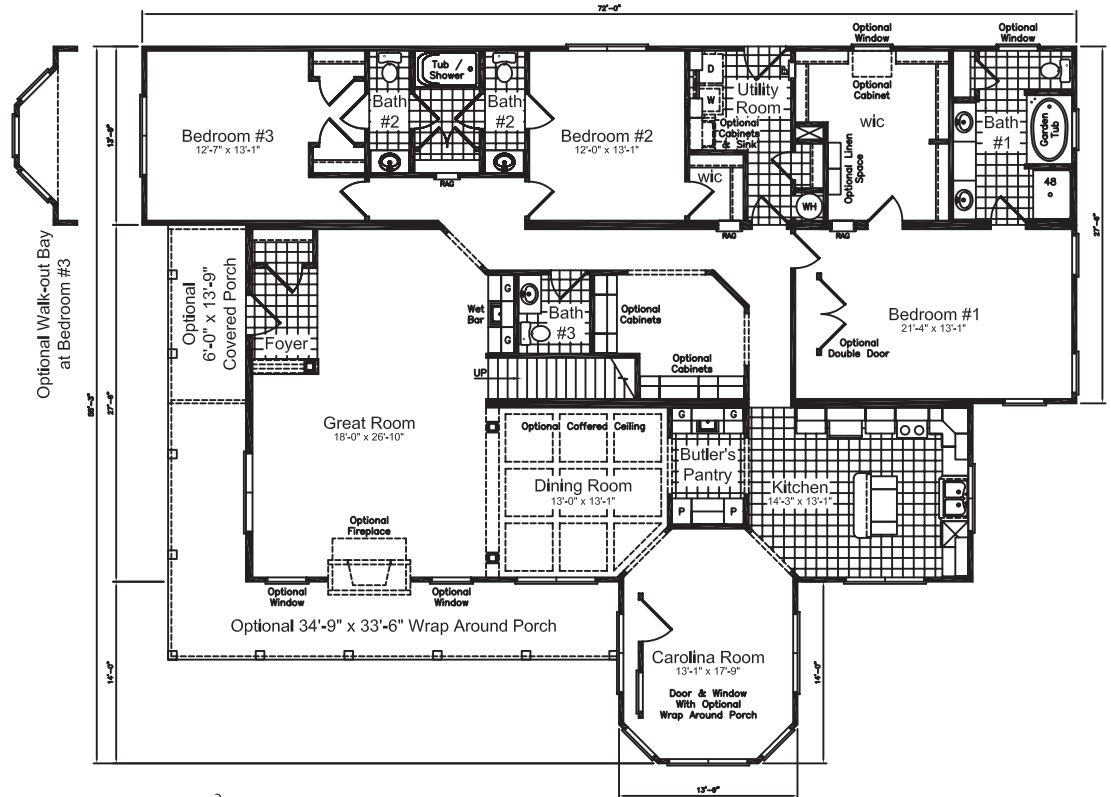

Huntington Model 8036

Bonus Ranch

4350
Sq. ft.

3
Beds

2.5
Baths

5880 Crestline Road
Laurinburg, NC 28352

T: (800) 772-0195
www.crestlinehomes.com

Note:
Floor plans and elevations show possible upgrades
and finishing options. Specifications and plans subject
to change. All square footage is approximate.