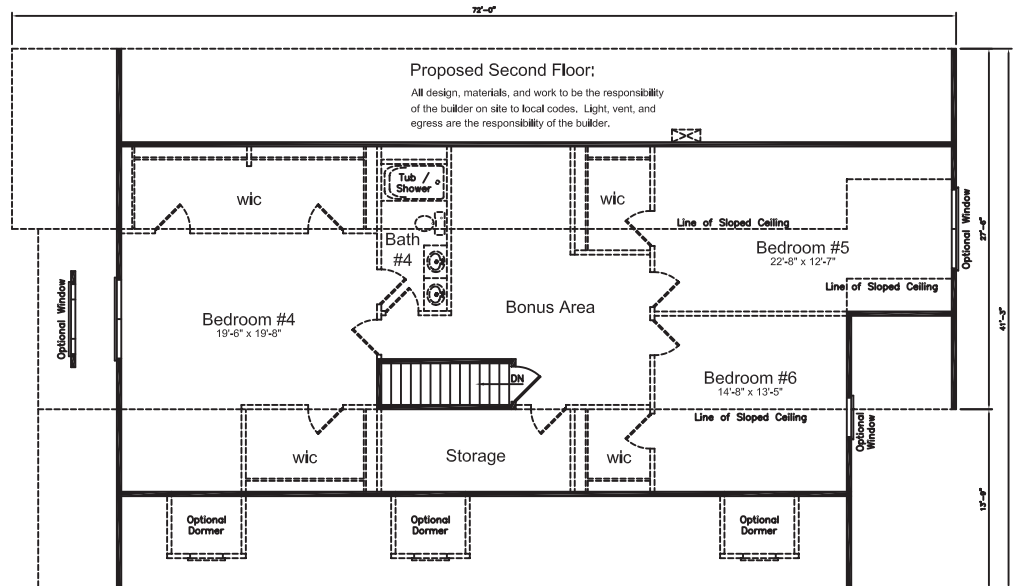

Huntington Model 8036

Bonus Ranch

4350
Sq. ft.

3
Beds

2.5
Baths

5880 Crestline Road
Laurinburg, NC 28352

T: (800) 772-0195
www.crestlinehomes.com

Note:
Floor plans and elevations show possible upgrades
and finishing options. Specifications and plans subject
to change. All square footage is approximate.