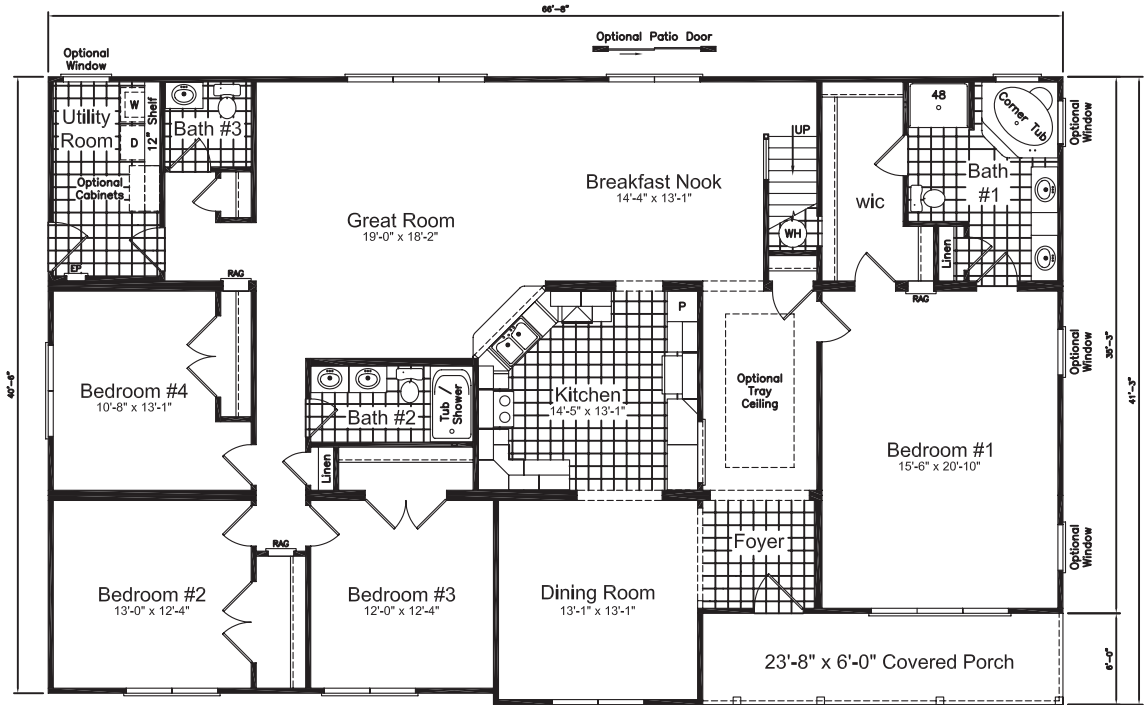

Jamestown
Model 833

Bonus Ranch

4321
Sq. ft.

4
Beds

2.5
Baths

5880 Crestline Road
Laurinburg, NC 28352

T: (800) 772-0195
www.crestlinehomes.com

Not
e^r Floor plans and elevations show possible upgrades
and finishing options. Specifications and plans subject
to change. All square footage is approximate.