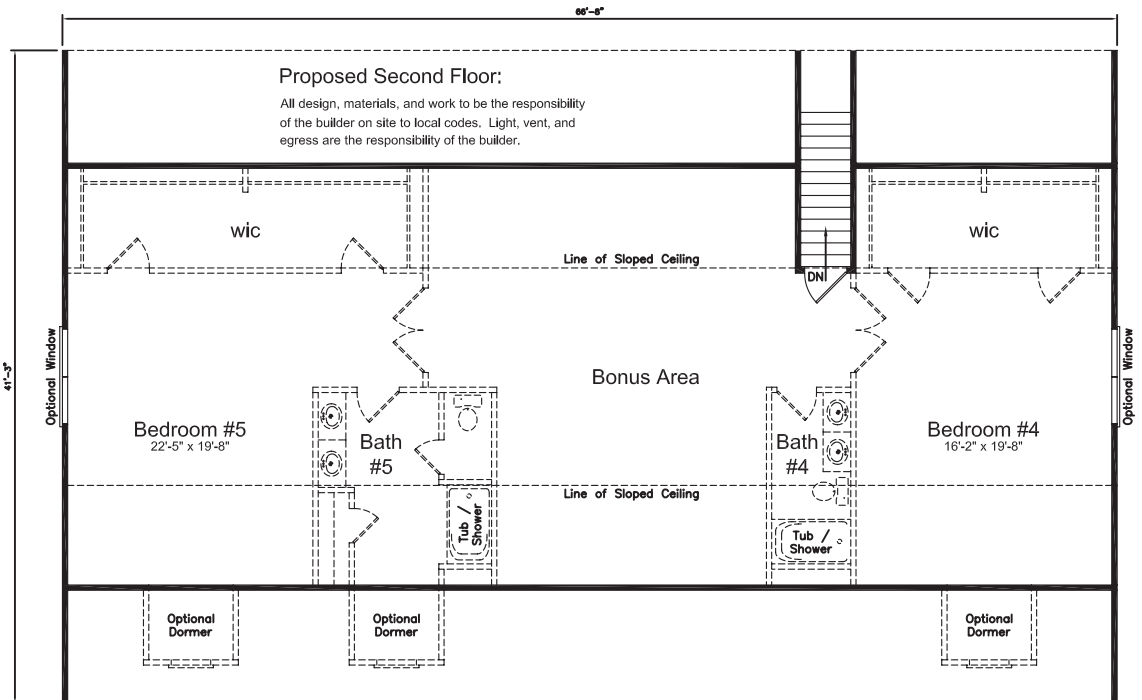

Jamestown
Model 833

Bonus Ranch

4321
Sq. ft.

4
Beds

2.5
Baths

5880 Crestline Road
Laurinburg, NC 28352

T: (800) 772-0195
www.crestlinehomes.com

Not
e^r Floor plans and elevations show possible upgrades
and finishing options. Specifications and plans subject
to change. All square footage is approximate.