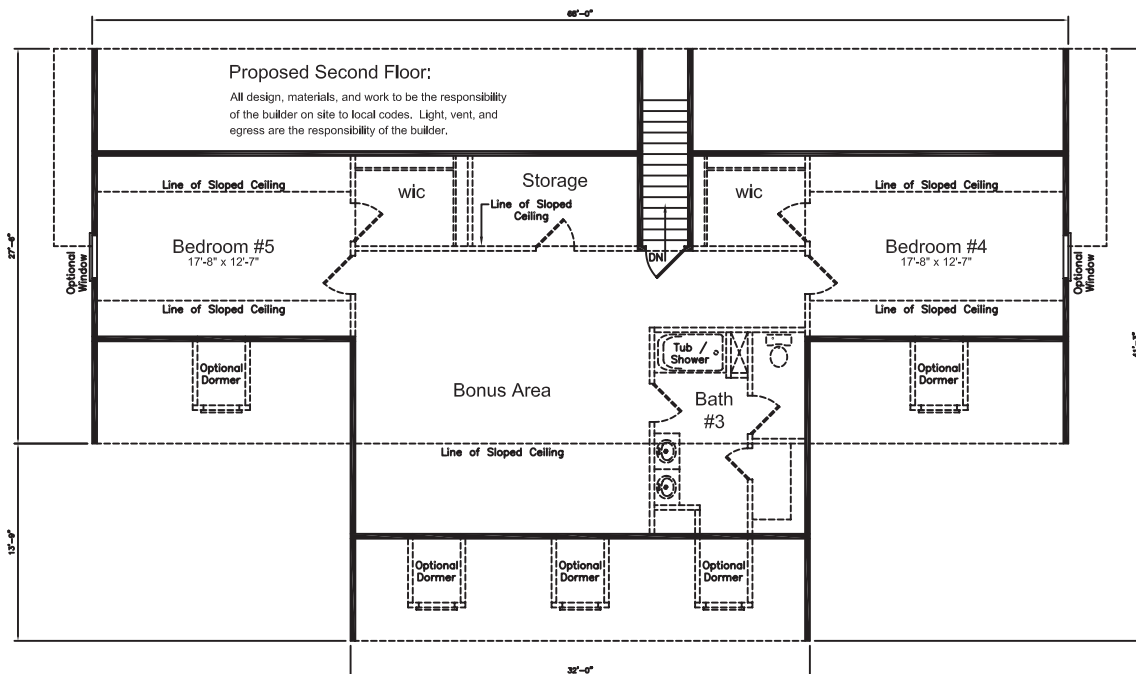

Materson
Model 8023

Bonus Ranch

3400
Sq. ft.

3
Beds

2
Baths

5880 Crestline Road
Laurinburg, NC 28352

T: (800) 772-0195
www.crestlinehomes.com

Note:
Floor plans and elevations show possible upgrades
and finishing options. Specifications and plans subject
to change. All square footage is approximate.