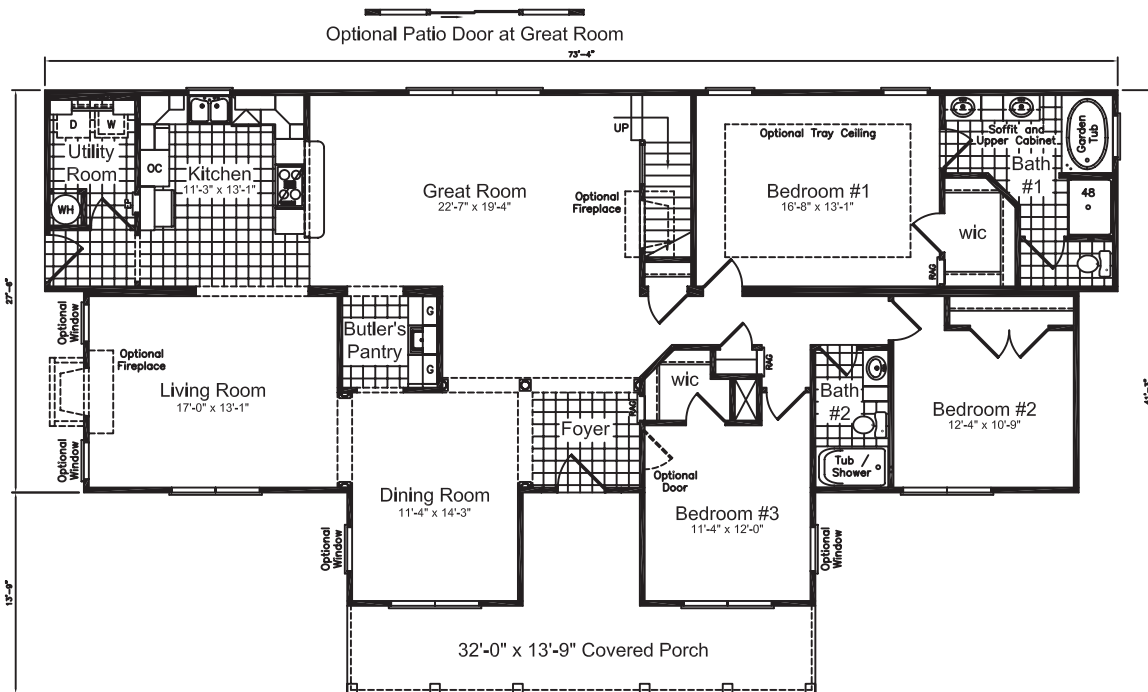

Materson
Model 8023

Bonus Ranch

3400
Sq. ft.

3
Beds

2
Baths

5880 Crestline Road
Laurinburg, NC 28352

T: (800) 772-0195
www.crestlinehomes.com

Note:
Floor plans and elevations show possible upgrades
and finishing options. Specifications and plans subject
to change. All square footage is approximate.