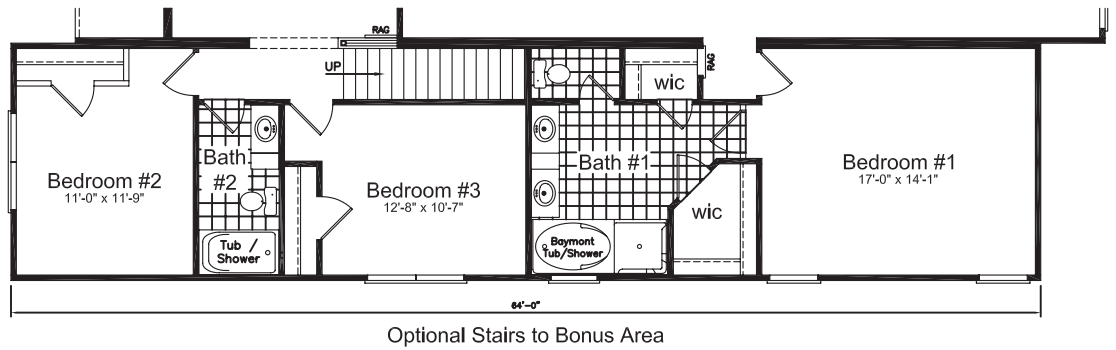

Oakdale
Model 835
Continued

5880 Crestline Road
Laurinburg, NC 28352

T: (800) 772-0195
www.crestlinehomes.com