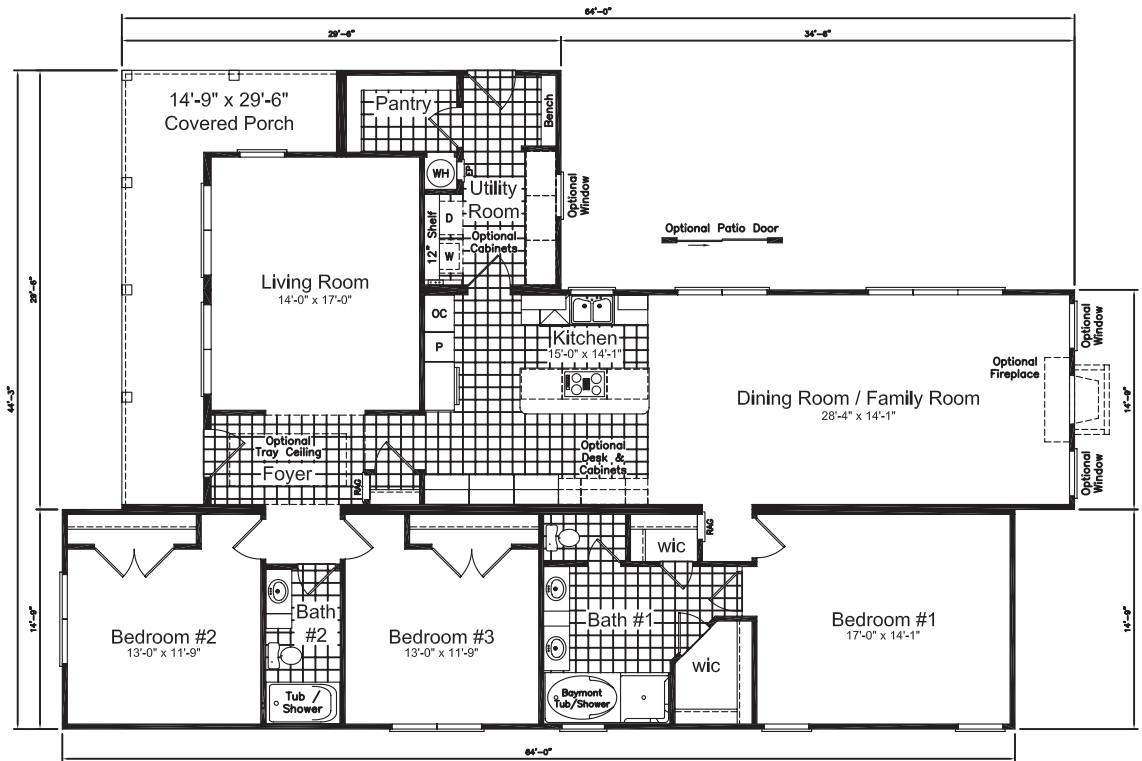

Oakdale
Model 835

Ranch With Pods

2110
Sq. ft.

3
Beds

2
Baths

5880 Crestline Road
Laurinburg, NC 28352

T: (800) 772-0195
www.crestlinehomes.com

Note:
Floor plans and elevations show possible upgrades
and finishing options. Specifications and plans subject
to change. All square footage is approximate.