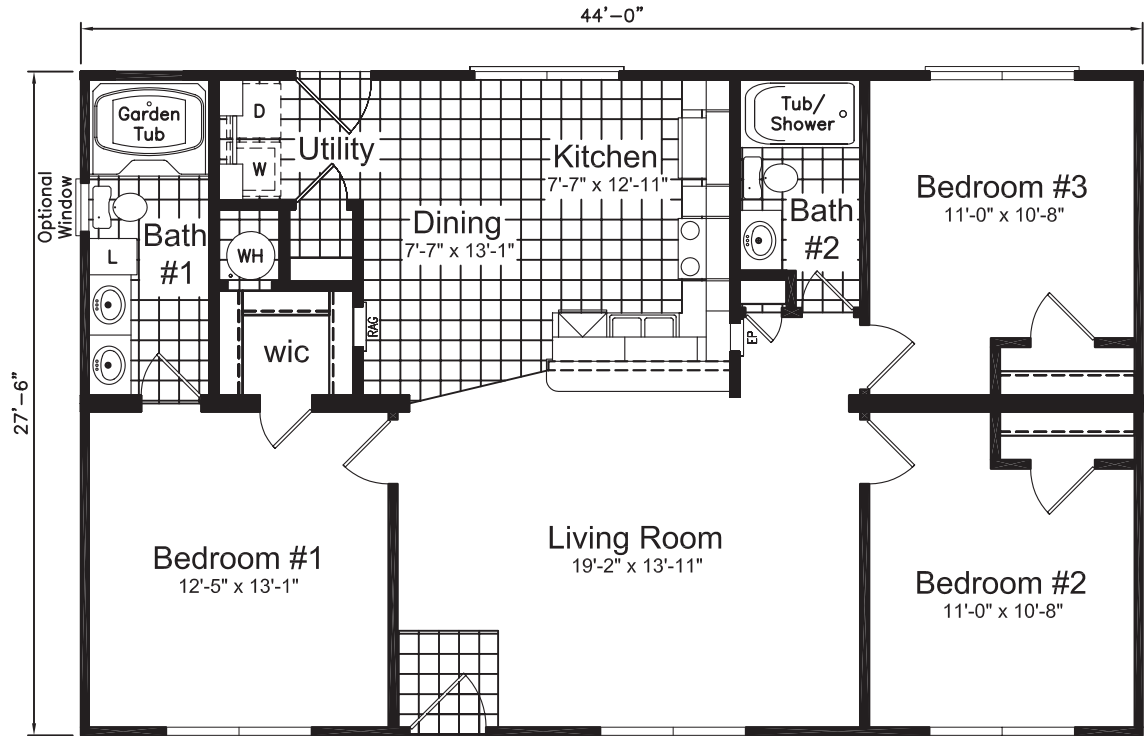

Patriot
Model 544

Ranches

1210
Sq. ft.

3
Beds

2
Baths

5880 Crestline Road
Laurinburg, NC 28352

T: (800) 772-0195
www.crestlinehomes.com

Note:
Floor plans and elevations show possible upgrades and finishing options. Specifications and plans subject to change. All square footage is approximate.