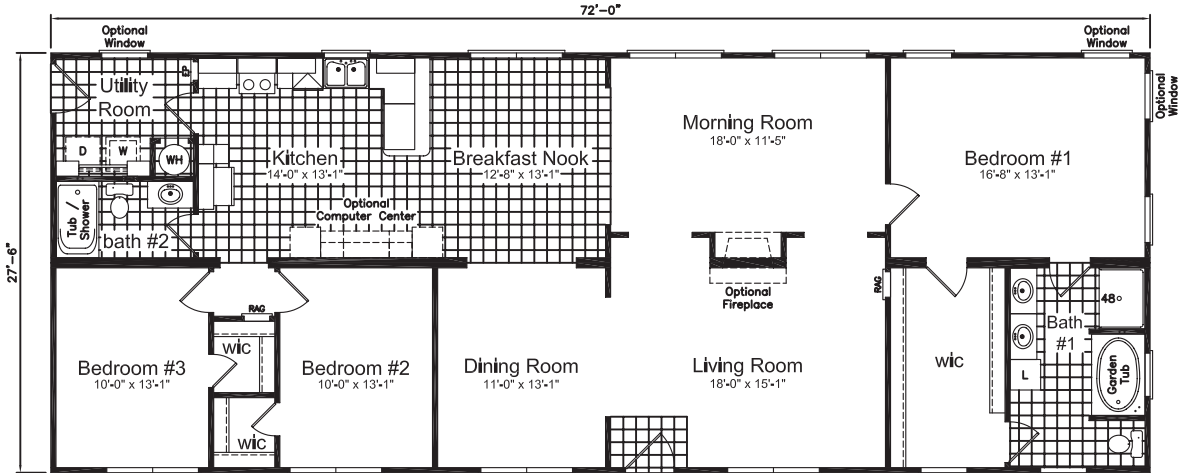

Pennington
Model 8022

Ranches

1980
Sq. ft.

3
Beds

2
Baths

5880 Crestline Road
Laurinburg, NC 28352

T: (800) 772-0195
www.crestlinehomes.com

Note:
Floor plans and elevations show possible upgrades and finishing options. Specifications and plans subject to change. All square footage is approximate.