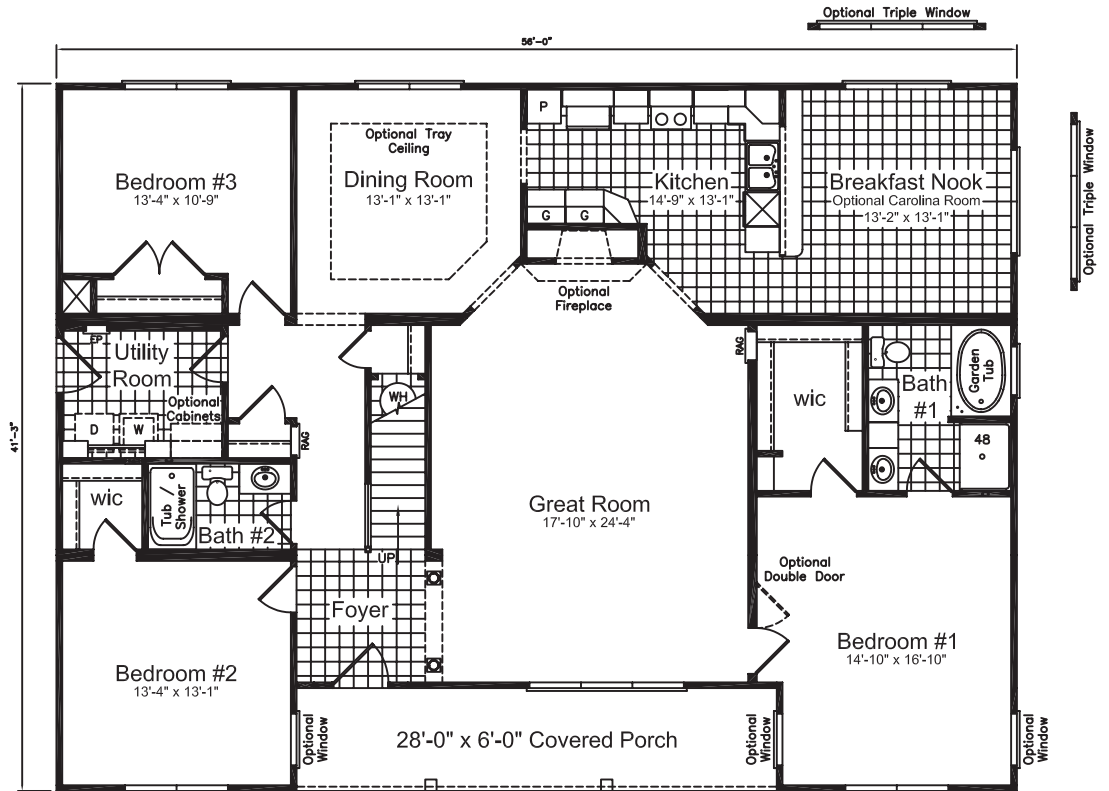

## Rockdale Model 8024

### Bonus Ranch

3472  
Sq. ft.

3  
Beds

2  
Baths

5880 Crestline Road  
Laurinburg, NC 28352

T: (800) 772-0195  
www.crestlinehomes.com

Note:  
Floor plans and elevations show possible upgrades and finishing options. Specifications and plans subject to change. All square footage is approximate.