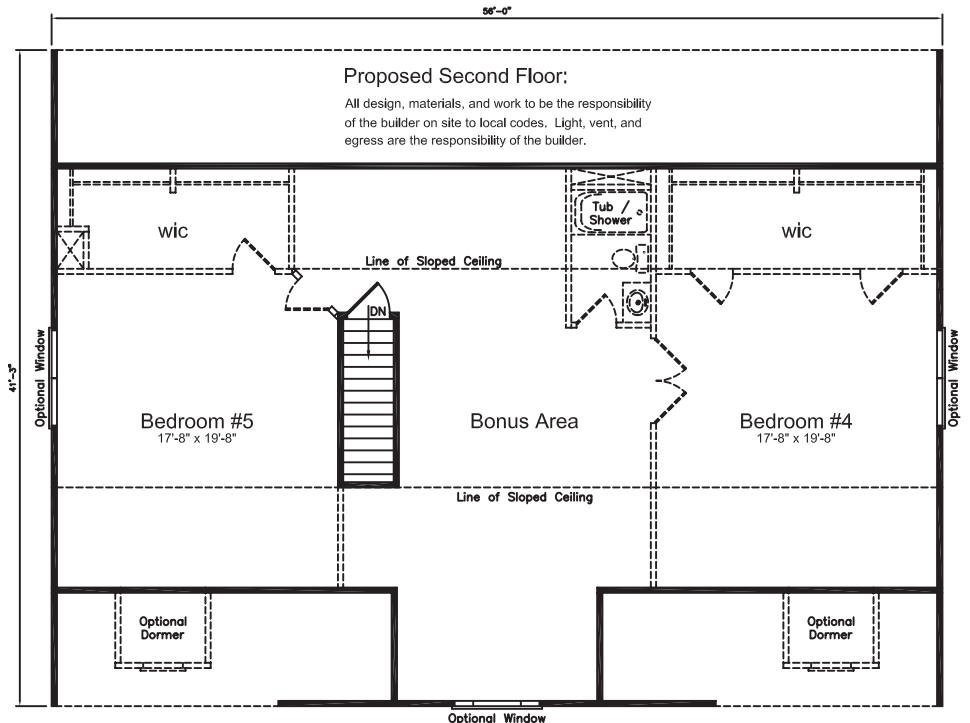

### Bonus Ranch

3472  
Sq. ft.

3  
Beds

2  
Baths

5880 Crestline Road  
Laurinburg, NC 28352

T: (800) 772-0195  
www.crestlinehomes.com

Note:  
Floor plans and elevations show possible upgrades and finishing options. Specifications and plans subject to change. All square footage is approximate.