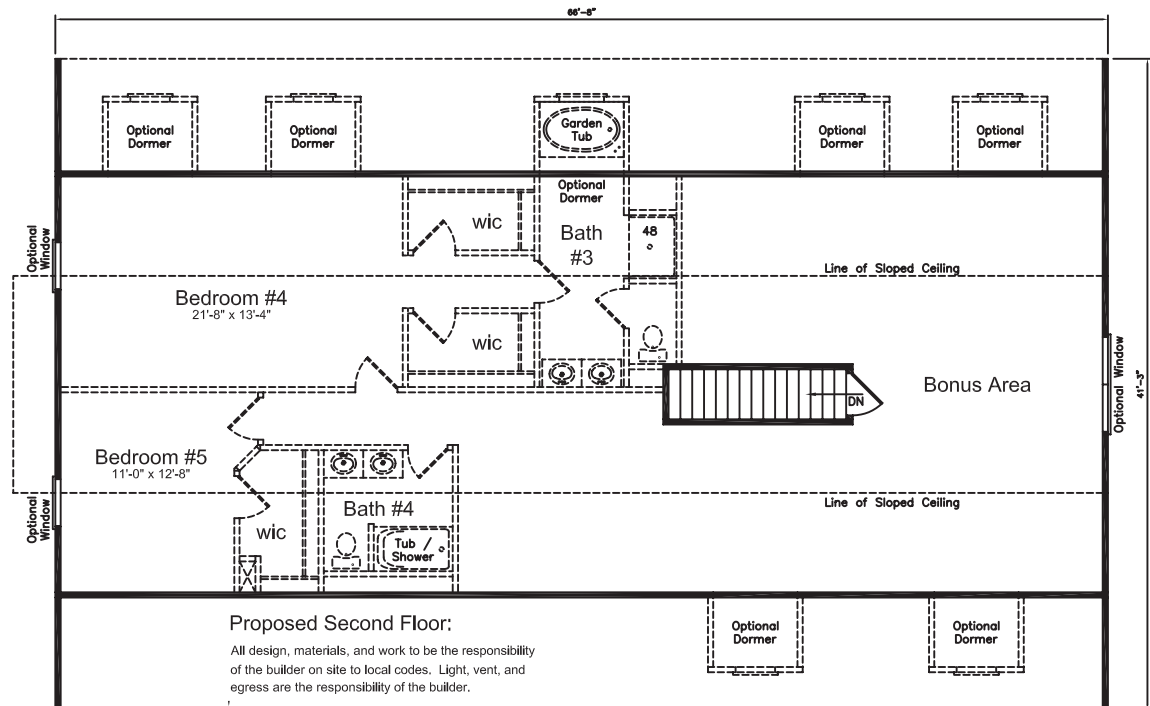

### Bonus Ranch

4287  
Sq. ft.

3  
Beds

2  
Baths

5880 Crestline Road  
Laurinburg, NC 28352

T: (800) 772-0195  
www.crestlinehomes.com

Note:  
Floor plans and elevations show possible upgrades and finishing options. Specifications and plans subject to change. All square footage is approximate.