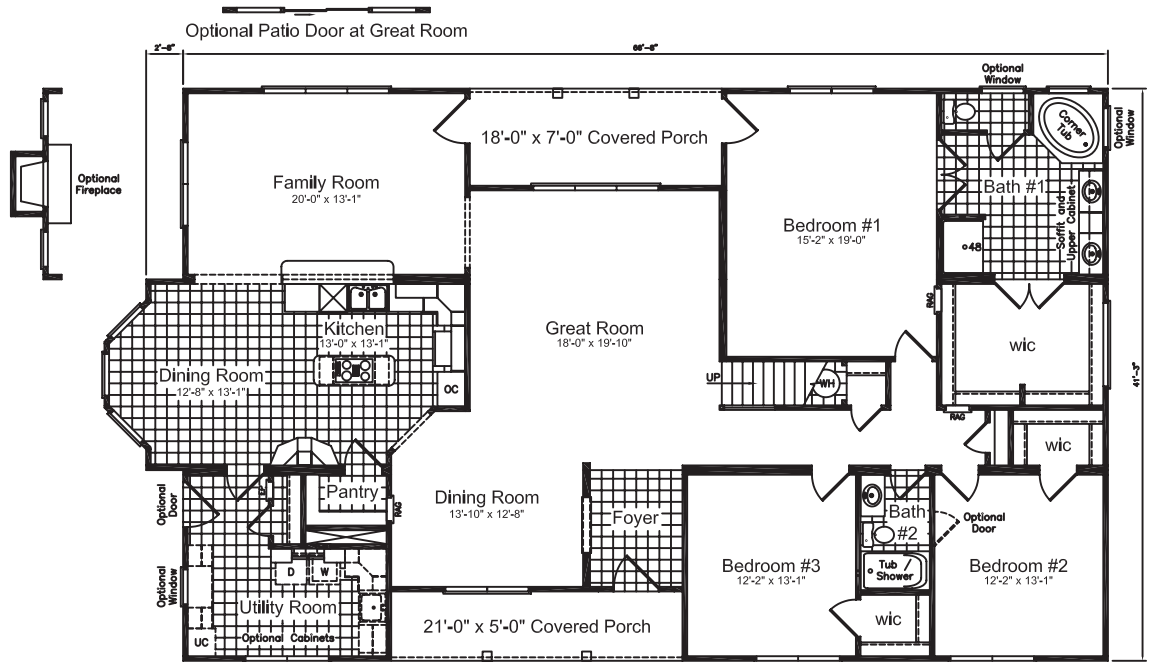

### Bonus Ranch

4287  
Sq. ft.

3  
Beds

2  
Baths

5880 Crestline Road  
Laurinburg, NC 28352

T: (800) 772-0195  
www.crestlinehomes.com

Note:  
Floor plans and elevations show possible upgrades and finishing options. Specifications and plans subject to change. All square footage is approximate.